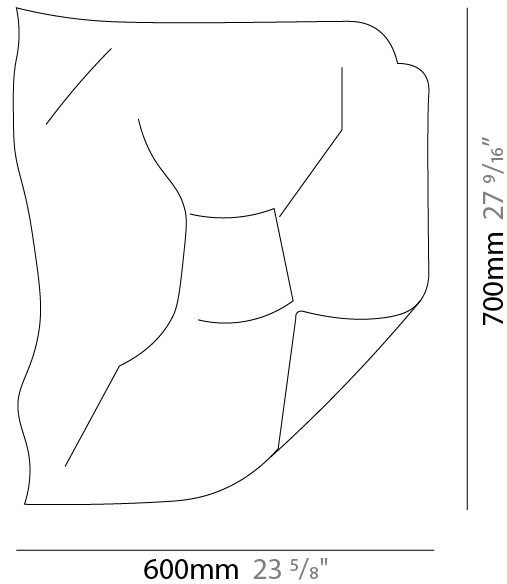

PROJECT
TYPE
SPECIFIER
QUANTITY
DATE

NON SO! SURFACE

D132144- _____
base number

1. To build a product code in our configurator select the specify button on the base model # product page
2. To build a manual product code on this datasheet choose from the options listed below in blue font and add the suffix to the base model #

GENERAL

Series: Non So!
Brand: Knikerboker
Division: Design
Mounting Type: Surface
Mounting Location: Ceiling
Subcategory: Ambient

PHYSICAL

Shape: Rectangle
Length (mm): 600
Length (in): 23 5/8
Height (mm): 700
Height (in): 27 9/16
Extension (mm): 240
Extension (in): 9 7/16
Light Distribution: Indirect
Fixture Finish: EWH / EBK / MAN / COF / PRD / SLF / GLF / CLF / BRL / EWS / EWG / EWC / EWR / EBS / EBG / EBC / EBC / EBB / MAS / MAD / MAC / MAB / COS / CGO / CCL / CBL / PRS / PRG / PRC / PRB
Fixture Material: Metal

ELECTRICAL

Lamp Type: LED
Input Wattage (W): 21
Total Output Wattage (W): 20
Dimming: Phase Dimming (120Vac Only)
Driver Included: Yes
Driver Location: Integrated
Driver Type: Constant Current - Universal
Driver Class: Class 2
Input Voltage (V): 120 - 277
Constant Current (MA): 250
Upon Request: 0-10Vdc dimming / Phase dimming @120Vac / Non-dimming 120/277Vac

LED

Number of LEDs: 2
Color Temperature (°K): 3000
Max. Delivered Lumen (lm): 2200
CRI: >85 CRI
Lamp Life (hrs): 50000

OPTICAL

RATINGS AND CERTIFICATIONS

Certified By: Certified for North American Standards
IP rating: IP20