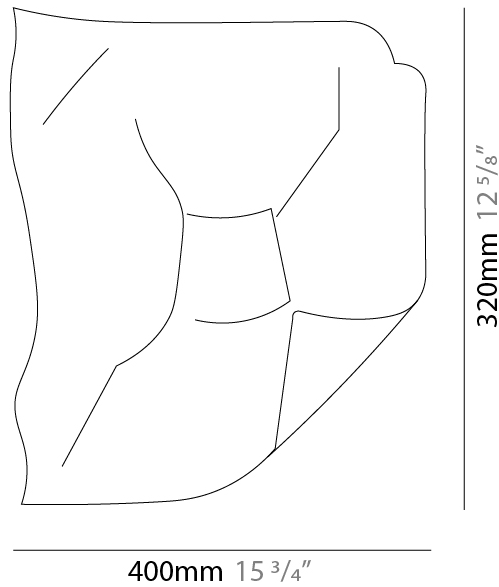

D132143- _____
base number

1. To build a product code in our configurator select the specify button on the base model # product page
2. To build a manual product code on this datasheet choose from the options listed below in blue font and add the suffix to the base model #

GENERAL

Series: Non So!
Brand: Knikerboker
Division: Design
Mounting Type: Surface
Mounting Location: Ceiling
Subcategory: Ambient

PHYSICAL

Shape: Square
Length (mm): 320
Length (in): 12 ⁵/₈
Height (mm): 400
Height (in): 15 ³/₄
Extension (mm): 160
Extension (in): 6 ⁵/₁₆
Light Distribution: Indirect
Fixture Finish: EWH / EBK / MAN / COF / PRD / SLF / GLF / CLF / BRL / EWS / EWG / EWC / EWR / EBS / EBG / EBC / EBC / EBB / MAS / MAD / MAC / MAB / COS / CGO / CCL / CBL / PRS / PRG / PRC / PRB
Fixture Material: Metal

ELECTRICAL

Lamp Type: LED
Input Wattage (W): 10.5
Total Output Wattage (W): 10
Dimming: Tri-Mode (Non-Dimming and Phase Dimming (120Vac only) and 0-10V Dimming)
Driver Included: Yes
Driver Location: Integrated
Driver Type: Constant Current - Universal
Driver Class: Class 2
Input Voltage (V): 120 - 277
Constant Current (MA): 250
Upon Request: 0-10Vdc dimming / Phase dimming @120Vac / Non-dimming 120/277Vac

LED

Number of LEDs: 1
Color Temperature (°K): 3000
Max. Delivered Lumen (lm): 1100
CRI: >85 CRI
Lamp Life (hrs): 50000

OPTICAL

RATINGS AND CERTIFICATIONS

Certified By: Certified for North American Standards
IP rating: IP20

PROJECT
TYPE
SPECIFIER
QUANTITY
DATE