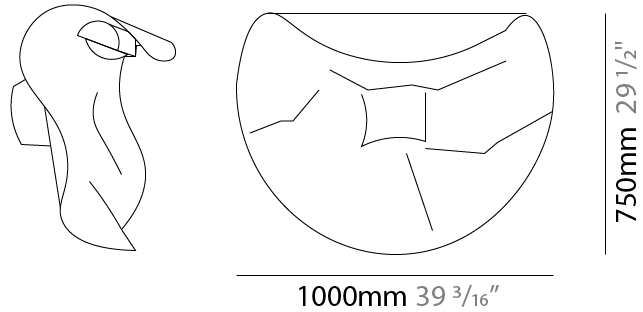

1. To build a product code in our configurator select the specify button on the base model # product page
2. To build a manual product code on this datasheet choose from the options listed below in blue font and add the suffix to the base model #

GENERAL

Series: Non So!
Brand: Knikerboker
Division: Design
Mounting Type: Surface
Mounting Location: Ceiling
Subcategory: Ambient

PHYSICAL

Shape: Abstract
Length (mm): 1000
Length (in): 39 3/8
Height (mm): 750
Height (in): 29 1/2
Extension (mm): 320
Extension (in): 12 5/8
Light Distribution: Indirect
Fixture Finish: EWH / EBK / MAN / COF / PRD / SLF / GLF / CLF / BRL / EWS / EWG / EWC / EWR / EBS / EBG / EBC / EBC / EBB / MAS / MAD / MAC / MAB / COS / CGO / CCL / CBL / PRS / PRG / PRC / PRB
Fixture Material: Metal

ELECTRICAL

Lamp Type: LED
Input Wattage (W): 31.5
Total Output Wattage (W): 30
Dimming: Tri-Mode (Non-Dimming and Phase Dimming (120Vac only) and 0-10V Dimming)
Driver Included: Yes
Driver Location: Integrated
Driver Type: Constant Current - Universal
Driver Class: Class 2
Input Voltage (V): 120 - 277
Constant Current (MA): 250
Upon Request: 0-10Vdc dimming / Phase dimming @120Vac / Non-dimming 120/277Vac

LED

Number of LEDs: 3
Color Temperature (°K): 3000
Max. Delivered Lumen (lm): 3300
CRI: >85 CRI
Lamp Life (hrs): 50000

OPTICAL

RATINGS AND CERTIFICATIONS

Certified By: Certified for North American Standards
IP rating: IP20

PROJECT
TYPE
SPECIFIER
QUANTITY
DATE