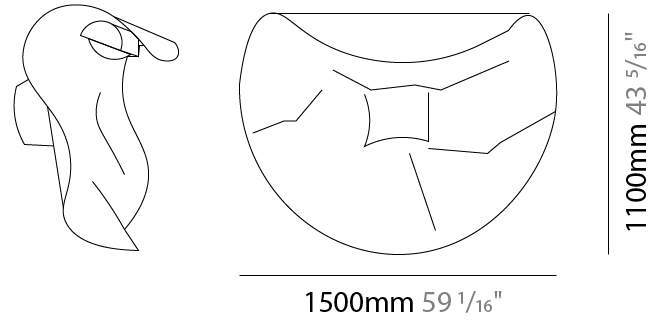

NON SO! SURFACE

D132142- _____
base number

1. To build a product code in our configurator select the specify button on the base model # product page
2. To build a manual product code on this datasheet choose from the options listed below in blue font and add the suffix to the base model #

GENERAL

Series: Non So!
Brand: Knikerboker
Division: Design
Mounting Type: Surface
Mounting Location: Ceiling
Subcategory: Ambient

PHYSICAL

Shape: Abstract
Length (mm): 1500
Length (in): 59 1/16
Height (mm): 1100
Height (in): 43 5/16
Extension (mm): 400
Extension (in): 15 3/4
Light Distribution: Indirect
Fixture Finish: EWH / EBK / MAN / COF / PRD / SLF / GLF / CLF / BRL / EWS / EWG / EWC / EWR / EBS / EBG / EBC / EBC / EBB / MAS / MAD / MAC / MAB / COS / CGO / CCL / CBL / PRS / PRG / PRC / PRB
Fixture Material: Metal

ELECTRICAL

Lamp Type: LED
Input Wattage (W): 42
Total Output Wattage (W): 40
Dimming: Tri-Mode (Non-Dimming and Phase Dimming (120Vac only) and 0-10V Dimming)
Driver Included: Yes
Driver Location: Integrated
Driver Type: Constant Current - Universal
Driver Class: Class 2
Input Voltage (V): 120 - 277
Constant Current (MA): 250
Upon Request: 0-10Vdc dimming / Phase dimming @120Vac / Non-dimming 120/277Vac

LED

Number of LEDs: 4
Color Temperature (°K): 3000
Max. Delivered Lumen (lm): 4400
CRI: >85 CRI
Lamp Life (hrs): 50000

OPTICAL

RATINGS AND CERTIFICATIONS

Certified By: Certified for North American Standards
IP rating: IP20